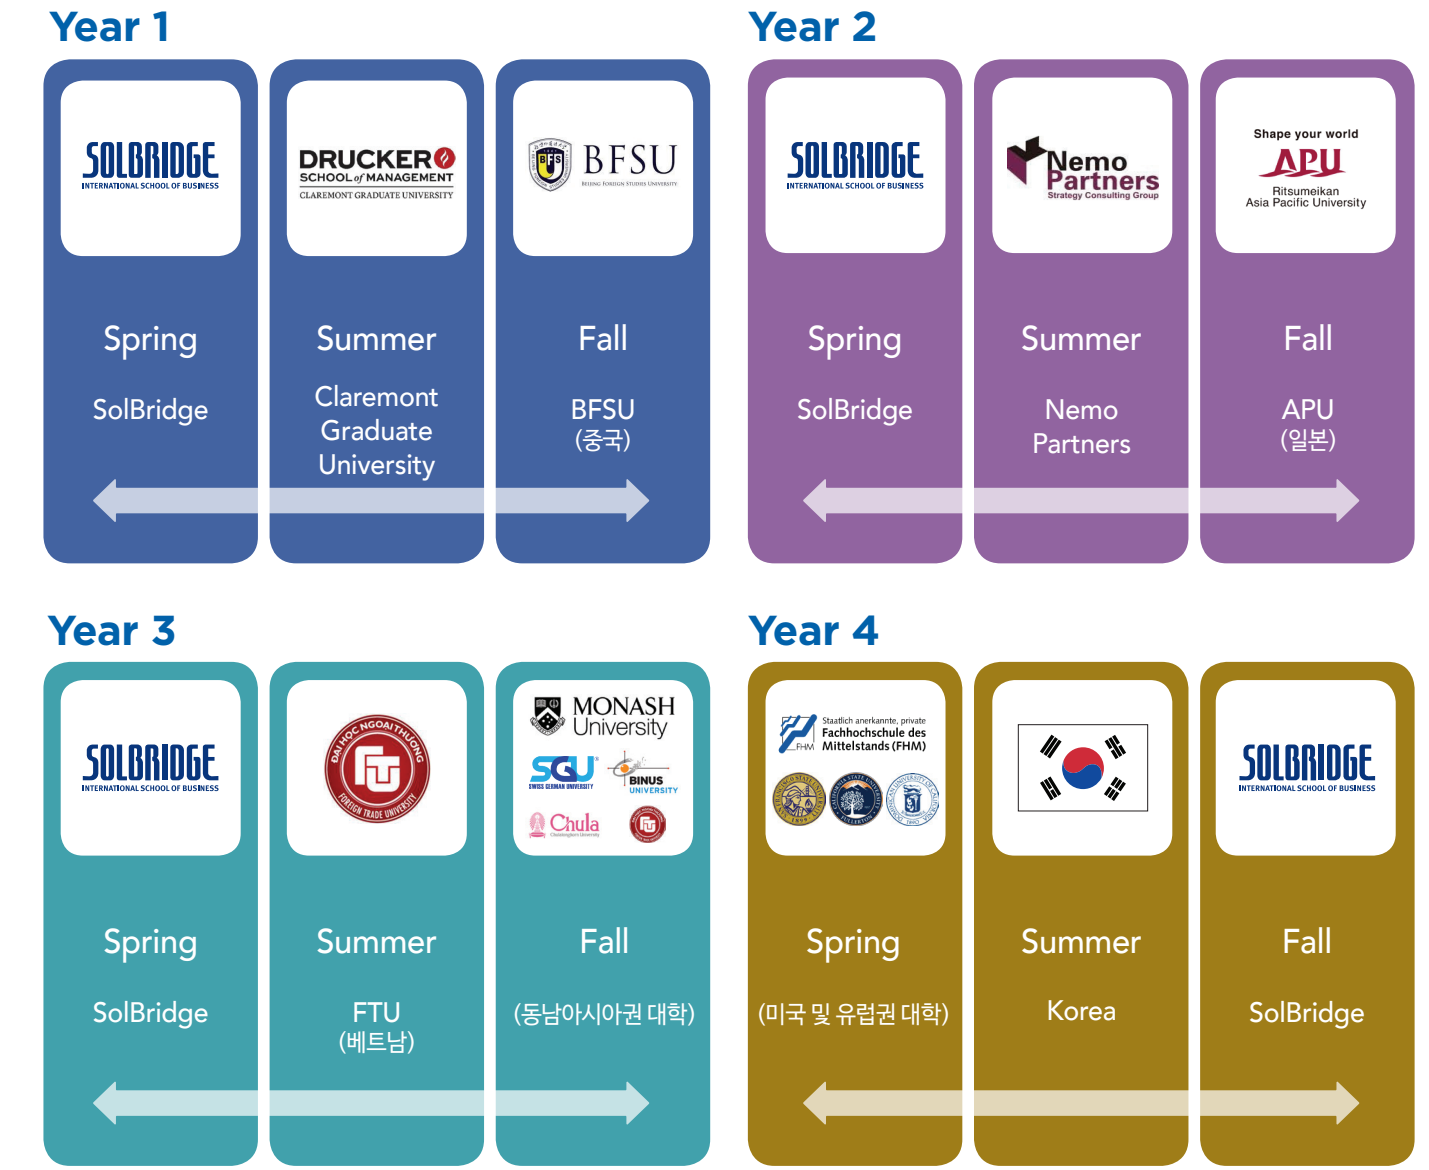

Global Challenge Program

신입생 영어 학습 강화 프로그램

English Immersion Program

대상 : 솔브릿지국제경영대학의 수시전형 합격생 중, 입학전 영어 강화 프로그램

ENGLISH IMMERSION SEMESTER (EIS) 과정

- 국제경영인으로서의 기본 소양 및 비즈니스 영어능력 향상을 위한 영어 집중 향상 학기 과정
- 1학년 1학기 정규학기 (18학점)
  1. Listening and Speaking for Achievement - 12학점
  2. Writing for Success - 3학점
  3. Reading for Enrichment - 3학점

SECTION SYTEM- ADAPT Class 운영

- For Spring freshmen (Regular students) only:
  - Randomly assigned to three sections, A, B, & C.
  - Take the same class throughout the 1st semester